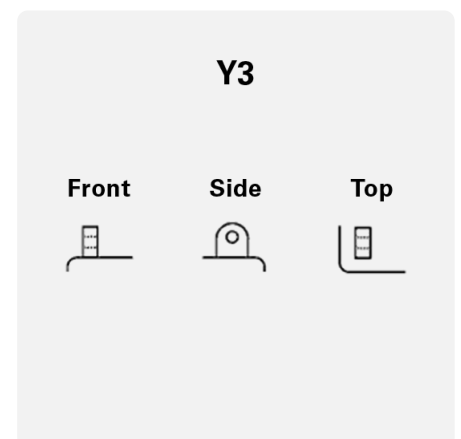

Upright mounting

Standard Upright Installation. Safe and stable mounting in conventional positions.

POWERSPORTS SLI FRESHPACK

524101020K544

TECHNICAL DATA

Capacity:	24 Ah	CCA:	200 A
Voltage:	12 V	Dimensions (L/W/H):	186/125/178
Case Size:	12N24-4	Short Code:	12N24-4
UK-Code:	-	ETN:	524101020
Weight filled:	7,52 kg	Base Hold-down:	B00
Layout:	1	Terminal Type:	Y3

DRAWINGS

Base Hold-down

Layout

Terminal Type