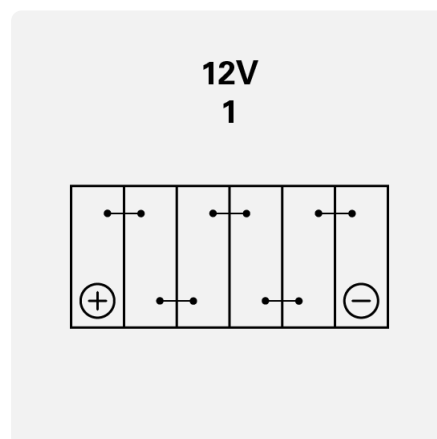

Upright mounting

Standard Upright Installation. Safe and stable mounting in conventional positions.

POWERSPORTS SLI FRESHPACK

524101020K544

TECHNICAL DATA

Capacity:	24 Ah	CCA:	200 A
Voltage:	12 V	Dimensions (L/W/H):	186/125/178
Case Size:	12N24-4	Short Code:	12N24-4
UK-Code:	-	ETN:	524101020
Weight filled:	7,52 kg	Base Hold-down:	B00
Layout:	1	Terminal Type:	Y3

DRAWINGS

Base Hold-down

Layout

Terminal Type