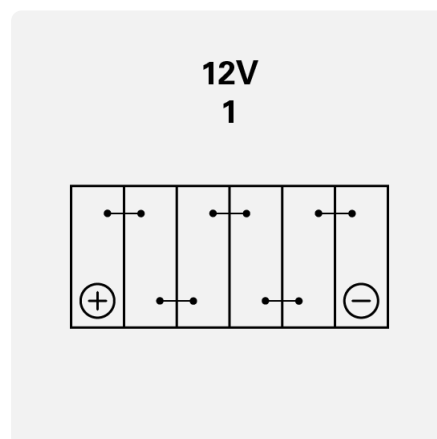

Upright mounting

Standard Upright Installation. Safe and stable mounting in conventional positions.

POWERSPORTS SLI FRESHPACK

530034030K544

TECHNICAL DATA

Capacity:	30 Ah	CCA:	300 A
Voltage:	12 V	Dimensions (L/W/H):	186/130/171
Case Size:	53034 (60-N30-B)	Short Code:	53034 / 60-N30-B
UK-Code:	-	ETN:	530034030
Weight filled:	8,41 kg	Base Hold-down:	B00
Layout:	1	Terminal Type:	Y10

DRAWINGS

Base Hold-down

Layout

Terminal Type