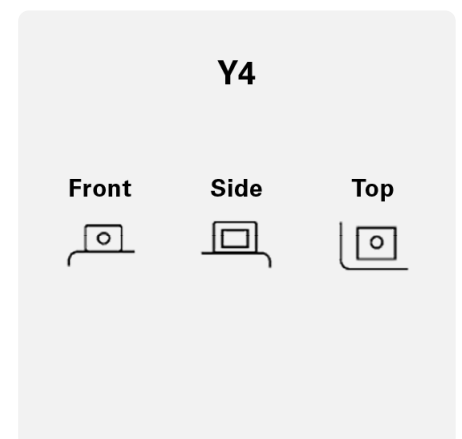

Upright mounting

Standard Upright Installation. Safe and stable mounting in conventional positions.

POWERSPORTS SLI FRESHPACK

530400030K544

TECHNICAL DATA

Capacity:	30 Ah	CCA:	300 A
Voltage:	12 V	Dimensions (L/W/H):	165/132/176
Case Size:	B30L-B	Short Code:	B30L-B
UK-Code:	-	ETN:	530400030
Weight filled:	8,19 kg	Base Hold-down:	B00
Layout:	0	Terminal Type:	Y4

DRAWINGS

Base Hold-down

Layout

Terminal Type