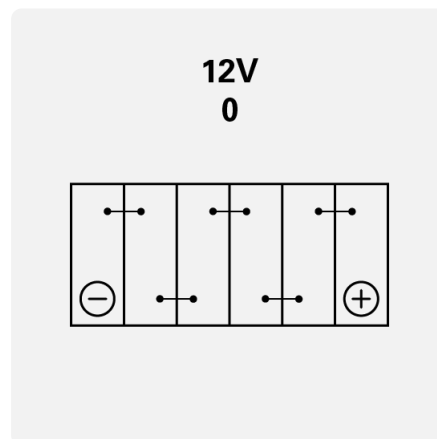

POWERSPORTS AGM ACTIVE

530909030I312

TECHNICAL DATA

Capacity:	30 Ah	CCA:	300 A
Voltage:	12 V	Dimensions (L/W/H):	184/124/170
Case Size:	53030	Short Code:	53030 (FA)
UK-Code:	-	ETN:	530909030
Weight filled:	-	Base Hold-down:	B00
Layout:	0	Terminal Type:	Y10

DRAWINGS

Base Hold-down

Layout

Terminal Type