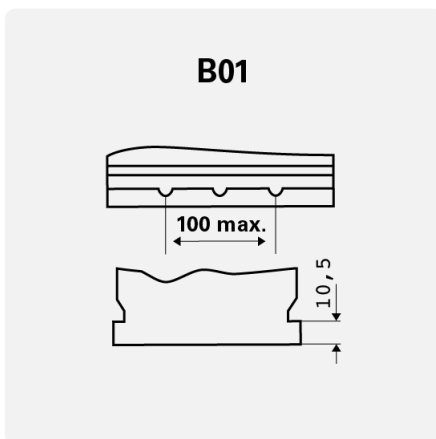

Engineered with precision and expertise in Germany.

Maintenance-free

Maintenance-free battery designed to deliver dependable performance for your vehicle.

DYNAMIC SLI

540125033K262

TECHNICAL DATA

Capacity:	40 Ah	CCA:	330 A
Voltage:	12 V	Dimensions (L/W/H):	187/140/227
Case Size:	B19H	Short Code:	A13
UK-Code:	054H	ETN:	540125033
Weight filled:	10,1 kg	Base Hold-down:	B01
Layout:	0	Terminal Type:	3

DRAWINGS

Base Hold-down

Layout

Terminal Type