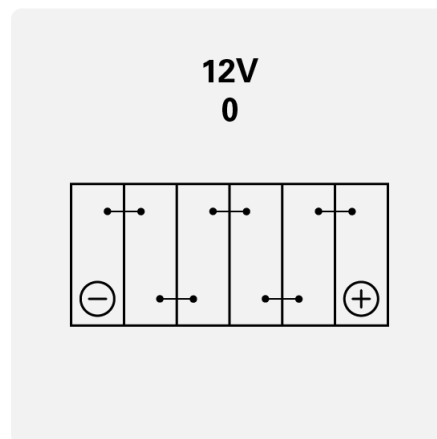

Engineered with precision and expertise in Germany.

Maintenance-free

Maintenance-free battery designed to deliver dependable performance for your vehicle.

DYNAMIC SLI

540125033K262

TECHNICAL DATA

Capacity:	40 Ah	CCA:	330 A
Voltage:	12 V	Dimensions (L/W/H):	187/140/227
Case Size:	B19H	Short Code:	A13
UK-Code:	054H	ETN:	540125033
Weight filled:	10,1 kg	Base Hold-down:	B01
Layout:	0	Terminal Type:	3

DRAWINGS

Base Hold-down

Layout

Terminal Type