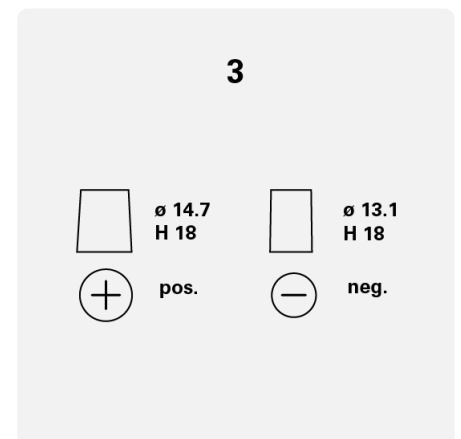

Engineered with precision and expertise in Germany.

Maintenance-free

Maintenance-free battery designed to deliver dependable performance for your vehicle.

DYNAMIC SLI

540125033K262

TECHNICAL DATA

Capacity:	40 Ah	CCA:	330 A
Voltage:	12 V	Dimensions (L/W/H):	187/140/227
Case Size:	B19H	Short Code:	A13
UK-Code:	054H	ETN:	540125033
Weight filled:	10,1 kg	Base Hold-down:	B01
Layout:	0	Terminal Type:	3

DRAWINGS

Base Hold-down

Layout

Terminal Type