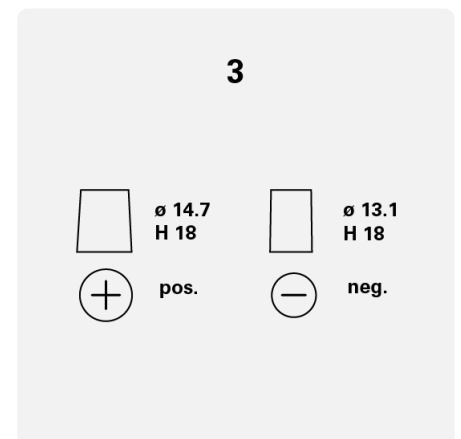

Engineered with precision and expertise in Germany.

Maintenance-free

Maintenance-free battery designed to deliver dependable performance for your vehicle.

DYNAMIC SLI

540126033K262

TECHNICAL DATA

Capacity:	40 Ah	CCA:	330 A
Voltage:	12 V	Dimensions (L/W/H):	187/127/227
Case Size:	B19	Short Code:	A14
UK-Code:	054	ETN:	540126033
Weight filled:	10,1 kg	Base Hold-down:	B00
Layout:	0	Terminal Type:	3

DRAWINGS

Base Hold-down

Layout

Terminal Type