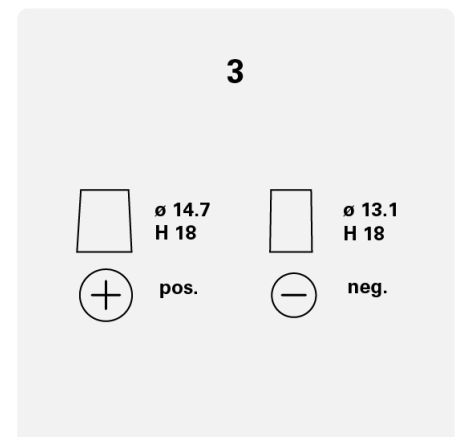

## TECHNICAL DATA

Capacity:	<b>40 Ah</b>	CCA:	<b>330 A</b>
Voltage:	<b>12 V</b>	Dimensions (L/W/H):	<b>187/127/227</b>
Case Size:	<b>B19R</b>	Short Code:	<b>A15</b>
UK-Code:	<b>055</b>	ETN:	<b>540127033</b>
Weight filled:	<b>10,1 kg</b>	Base Hold-down:	<b>B00</b>
Layout:	<b>1</b>	Terminal Type:	<b>3</b>

## DRAWINGS

Base Hold-down

Layout

Terminal Type