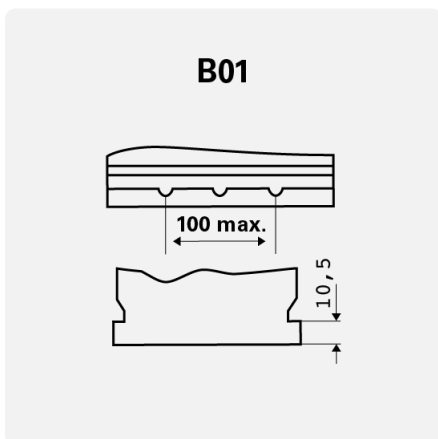

Engineered with precision and expertise in Germany.

Maintenance-free

Maintenance-free battery designed to deliver dependable performance for your vehicle.

DYNAMIC SLI

545077030K262

TECHNICAL DATA

Capacity:	45 Ah	CCA:	300 A
Voltage:	12 V	Dimensions (L/W/H):	220/135/225
Case Size:	E2	Short Code:	B23
UK-Code:	048	ETN:	545077030
Weight filled:	11,32 kg	Base Hold-down:	B01
Layout:	0	Terminal Type:	1

DRAWINGS

Base Hold-down

Layout

Terminal Type