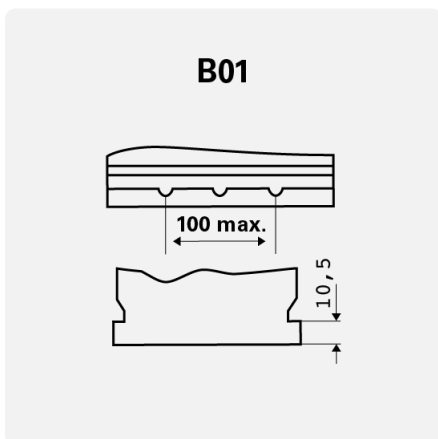

Engineered with precision and expertise in Germany.

Maintenance-free

Maintenance-free battery designed to deliver dependable performance for your vehicle.

DYNAMIC SLI

545079030K262

TECHNICAL DATA

Capacity:	45 Ah	CCA:	300 A
Voltage:	12 V	Dimensions (L/W/H):	220/135/225
Case Size:	E2R	Short Code:	B24
UK-Code:	049	ETN:	545079030
Weight filled:	11,32 kg	Base Hold-down:	B01
Layout:	1	Terminal Type:	1

DRAWINGS

Base Hold-down

Layout

Terminal Type