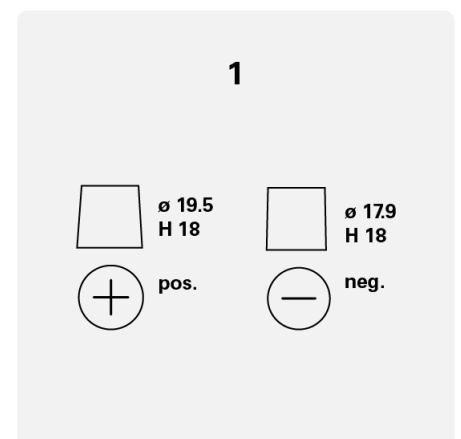

Engineered with precision and expertise in Germany.

Maintenance-free

Maintenance-free battery designed to deliver dependable performance for your vehicle.

DYNAMIC SLI

545156033K262

TECHNICAL DATA

Capacity:	45 Ah	CCA:	330 A
Voltage:	12 V	Dimensions (L/W/H):	238/129/227
Case Size:	B24R	Short Code:	B32
UK-Code:	158	ETN:	545156033
Weight filled:	11,68 kg	Base Hold-down:	B00
Layout:	0	Terminal Type:	1

DRAWINGS

Base Hold-down

Layout

Terminal Type