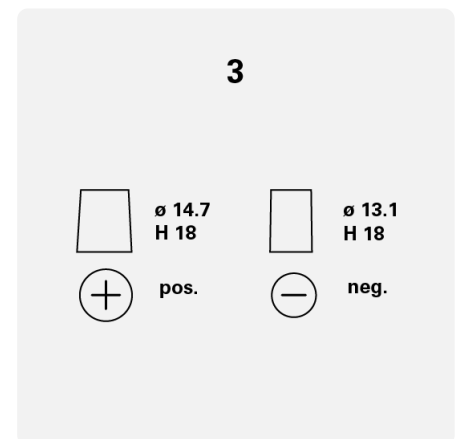

Engineered with precision and expertise in Germany.

Maintenance-free

Maintenance-free battery designed to deliver dependable performance for your vehicle.

DYNAMIC SLI

545157033K262

TECHNICAL DATA

Capacity:	45 Ah	CCA:	330 A
Voltage:	12 V	Dimensions (L/W/H):	238/129/227
Case Size:	B24S	Short Code:	B33
UK-Code:	155	ETN:	545157033
Weight filled:	11,68 kg	Base Hold-down:	B00
Layout:	1	Terminal Type:	3

DRAWINGS

Base Hold-down

Layout

Terminal Type