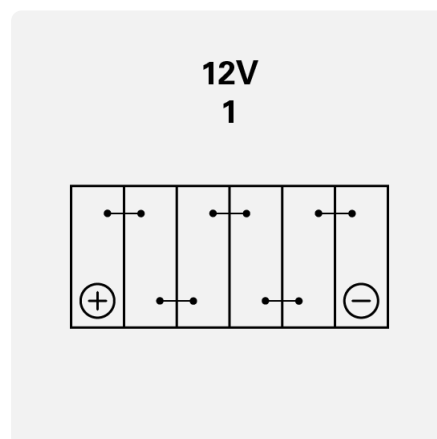

Engineered with precision and expertise in Germany.

Maintenance-free

Maintenance-free battery designed to deliver dependable performance for your vehicle.

DYNAMIC SLI

545158033K262

TECHNICAL DATA

Capacity:	45 Ah	CCA:	330 A
Voltage:	12 V	Dimensions (L/W/H):	238/129/227
Case Size:	B24RS	Short Code:	B34
UK-Code:	043	ETN:	545158033
Weight filled:	11,68 kg	Base Hold-down:	B00
Layout:	1	Terminal Type:	1

DRAWINGS

Base Hold-down

Layout

Terminal Type