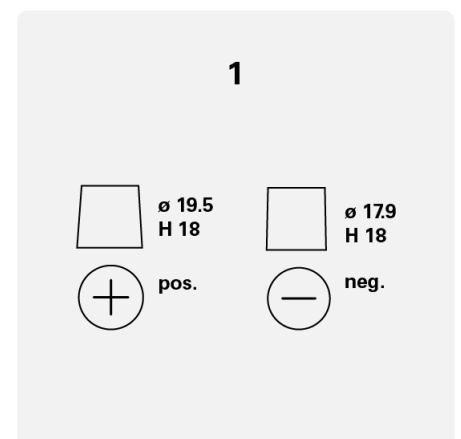

Engineered with precision and expertise in Germany.

Maintenance-free

Maintenance-free battery designed to deliver dependable performance for your vehicle.

DYNAMIC SLI

545158033K262

TECHNICAL DATA

Capacity:	45 Ah	CCA:	330 A
Voltage:	12 V	Dimensions (L/W/H):	238/129/227
Case Size:	B24RS	Short Code:	B34
UK-Code:	043	ETN:	545158033
Weight filled:	11,68 kg	Base Hold-down:	B00
Layout:	1	Terminal Type:	1

DRAWINGS

Base Hold-down

Layout

Terminal Type