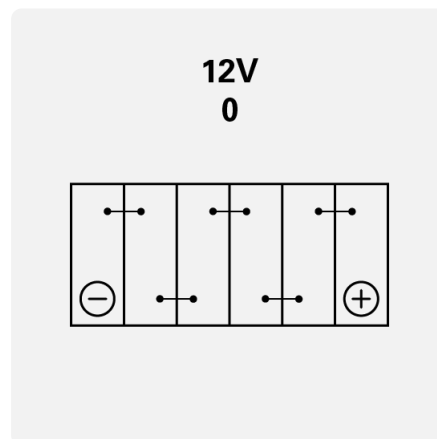

Engineered with precision and expertise in Germany.

Maintenance-free

Maintenance-free battery designed to deliver dependable performance for your vehicle.

DYNAMIC SLI

552401052K262

TECHNICAL DATA

Capacity:	52 Ah	CCA:	520 A
Voltage:	12 V	Dimensions (L/W/H):	207/175/175
Case Size:	T4/LB1	Short Code:	C6
UK-Code:	063	ETN:	552401052
Weight filled:	11,97 kg	Base Hold-down:	B13
Layout:	0	Terminal Type:	1

DRAWINGS

Base Hold-down

Layout

Terminal Type