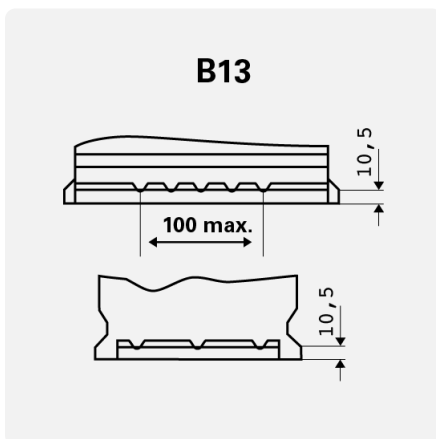

Engineered with precision and expertise in Germany.

Maintenance-free

Maintenance-free battery designed to deliver dependable performance for your vehicle.

DYNAMIC SLI

552401052K262

TECHNICAL DATA

Capacity:	52 Ah	CCA:	520 A
Voltage:	12 V	Dimensions (L/W/H):	207/175/175
Case Size:	T4/LB1	Short Code:	C6
UK-Code:	063	ETN:	552401052
Weight filled:	11,97 kg	Base Hold-down:	B13
Layout:	0	Terminal Type:	1

DRAWINGS

Base Hold-down

Layout

Terminal Type