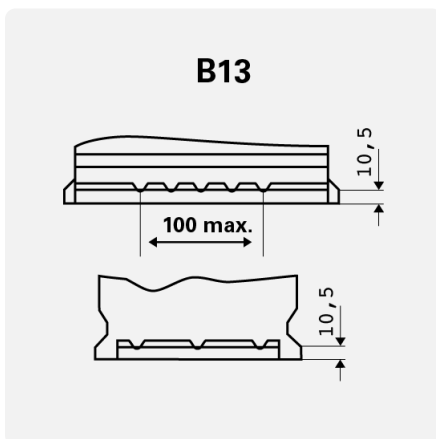

DYNAMIC SLI

560127054K262

TECHNICAL DATA

Capacity:	60 Ah	CCA:	540 A
Voltage:	12 V	Dimensions (L/W/H):	242/175/190
Case Size:	H5R/L2R	Short Code:	D43
UK-Code:	078	ETN:	560127054
Weight filled:	14,34 kg	Base Hold-down:	B13
Layout:	1	Terminal Type:	1

DRAWINGS

Base Hold-down