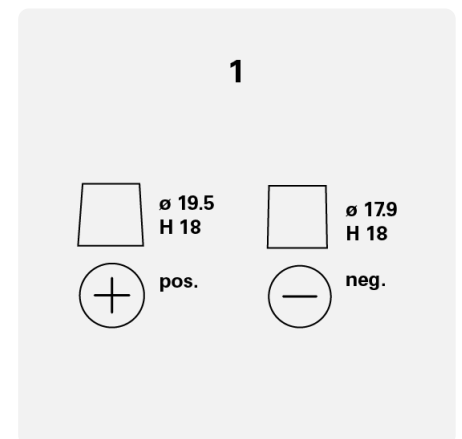

## TECHNICAL DATA

Capacity:	<b>60 Ah</b>	CCA:	<b>540 A</b>
Voltage:	<b>12 V</b>	Dimensions (L/W/H):	<b>242/175/190</b>
Case Size:	<b>H5R/L2R</b>	Short Code:	<b>D43</b>
UK-Code:	<b>078</b>	ETN:	<b>560127054</b>
Weight filled:	<b>14,34 kg</b>	Base Hold-down:	<b>B13</b>
Layout:	<b>1</b>	Terminal Type:	<b>1</b>

## DRAWINGS

Base Hold-down

Layout

Terminal Type