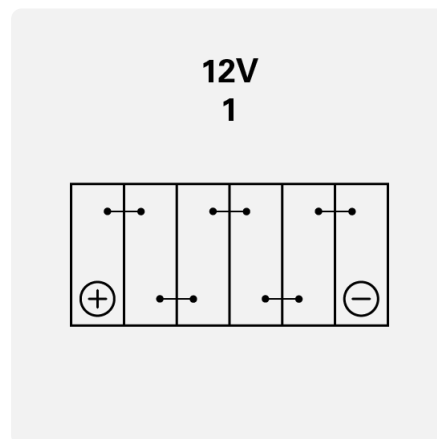

DYNAMIC SLI

560127054K262

TECHNICAL DATA

Capacity:	60 Ah	CCA:	540 A
Voltage:	12 V	Dimensions (L/W/H):	242/175/190
Case Size:	H5R/L2R	Short Code:	D43
UK-Code:	078	ETN:	560127054
Weight filled:	14,34 kg	Base Hold-down:	B13
Layout:	1	Terminal Type:	1

DRAWINGS

Layout