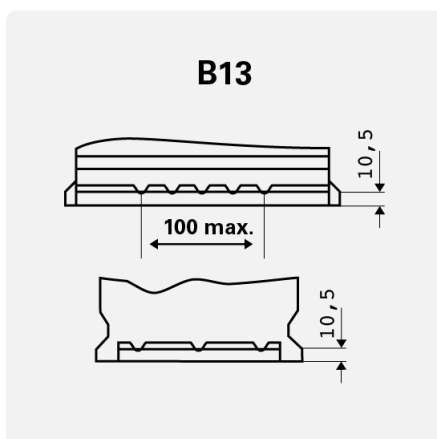

DYNAMIC SLI

561400060K262

TECHNICAL DATA

Capacity:	61 Ah	CCA:	600 A
Voltage:	12 V	Dimensions (L/W/H):	242/175/175
Case Size:	T5/LB2	Short Code:	D21
UK-Code:	075	ETN:	561400060
Weight filled:	14,34 kg	Base Hold-down:	B13
Layout:	0	Terminal Type:	1

DRAWINGS

Base Hold-down