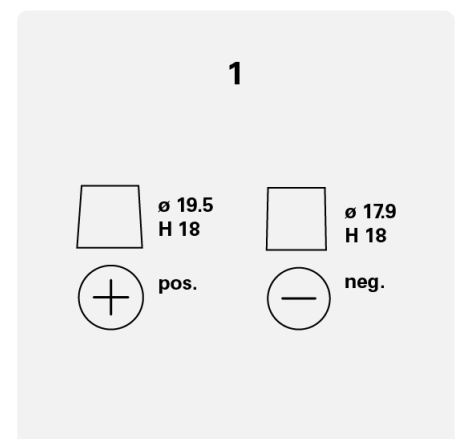

## TECHNICAL DATA

Capacity:	<b>61 Ah</b>	CCA:	<b>600 A</b>
Voltage:	<b>12 V</b>	Dimensions (L/W/H):	<b>242/175/175</b>
Case Size:	<b>T5/LB2</b>	Short Code:	<b>D21</b>
UK-Code:	<b>075</b>	ETN:	<b>561400060</b>
Weight filled:	<b>14,34 kg</b>	Base Hold-down:	<b>B13</b>
Layout:	<b>0</b>	Terminal Type:	<b>1</b>

## DRAWINGS

Base Hold-down

Layout

Terminal Type