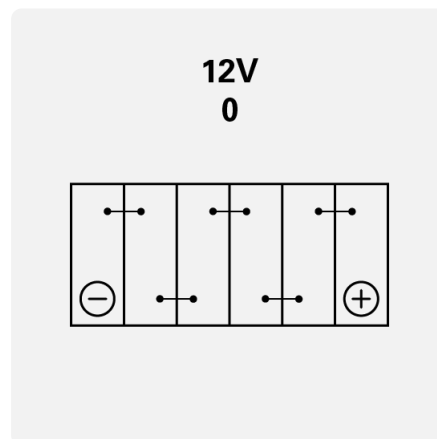

Engineered with precision and expertise in Germany.

Maintenance-free

Maintenance-free battery designed to deliver dependable performance for your vehicle.

DYNAMIC SLI

570412063K262

TECHNICAL DATA

| | | | |
|----------------|-----------------|---------------------|--------------------|
| Capacity: | 70 Ah | CCA: | 630 A |
| Voltage: | 12 V | Dimensions (L/W/H): | 261/175/220 |
| Case Size: | D26 | Short Code: | E23 |
| UK-Code: | 068 | ETN: | 570412063 |
| Weight filled: | 17,32 kg | Base Hold-down: | B01 |
| Layout: | 0 | Terminal Type: | 1 |

DRAWINGS

Base Hold-down

Layout

Terminal Type