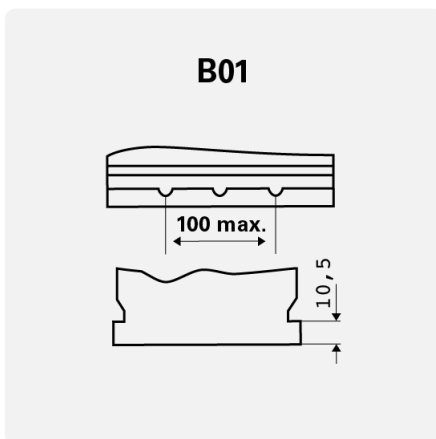

Engineered with precision and expertise in Germany.

Maintenance-free

Maintenance-free battery designed to deliver dependable performance for your vehicle.

DYNAMIC SLI

570412063K262

TECHNICAL DATA

| | | | |
|----------------|-----------------|---------------------|--------------------|
| Capacity: | 70 Ah | CCA: | 630 A |
| Voltage: | 12 V | Dimensions (L/W/H): | 261/175/220 |
| Case Size: | D26 | Short Code: | E23 |
| UK-Code: | 068 | ETN: | 570412063 |
| Weight filled: | 17,32 kg | Base Hold-down: | B01 |
| Layout: | 0 | Terminal Type: | 1 |

DRAWINGS

Base Hold-down

Layout

Terminal Type