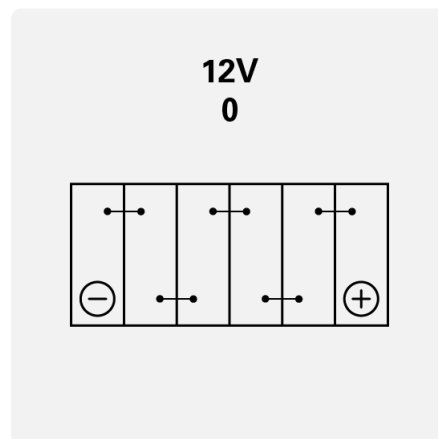

Engineered with precision and expertise in Germany.

Maintenance-free

Maintenance-free battery designed to deliver dependable performance for your vehicle.

DYNAMIC SLI

574012068K262

TECHNICAL DATA

Capacity:	74 Ah	CCA:	680 A
Voltage:	12 V	Dimensions (L/W/H):	278/175/190
Case Size:	H6/L3	Short Code:	E11
UK-Code:	096	ETN:	574012068
Weight filled:	16,82 kg	Base Hold-down:	B13
Layout:	0	Terminal Type:	1

DRAWINGS

Base Hold-down

Layout

Terminal Type