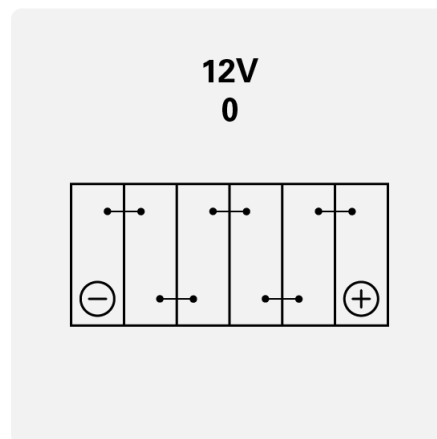

Engineered with precision and expertise in Germany.

Maintenance-free

Maintenance-free battery designed to deliver dependable performance for your vehicle.

DYNAMIC SLI

595402080K262

TECHNICAL DATA

Capacity:	95 Ah	CCA:	800 A
Voltage:	12 V	Dimensions (L/W/H):	353/175/190
Case Size:	H8/L5	Short Code:	G3
UK-Code:	019	ETN:	595402080
Weight filled:	21,32 kg	Base Hold-down:	B13
Layout:	0	Terminal Type:	1

DRAWINGS

Base Hold-down

Layout

Terminal Type