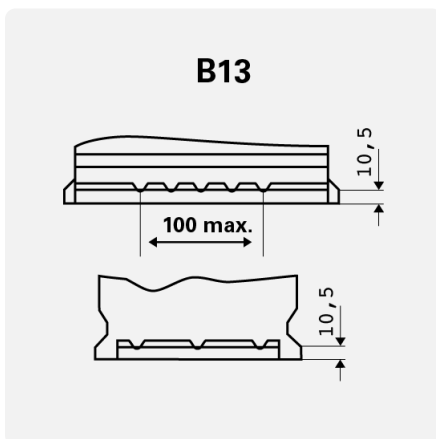

Engineered with precision and expertise in Germany.

Maintenance-free

Maintenance-free battery designed to deliver dependable performance for your vehicle.

DYNAMIC SLI

595402080K262

TECHNICAL DATA

Capacity:	95 Ah	CCA:	800 A
Voltage:	12 V	Dimensions (L/W/H):	353/175/190
Case Size:	H8/L5	Short Code:	G3
UK-Code:	019	ETN:	595402080
Weight filled:	21,32 kg	Base Hold-down:	B13
Layout:	0	Terminal Type:	1

DRAWINGS

Base Hold-down

Layout

Terminal Type