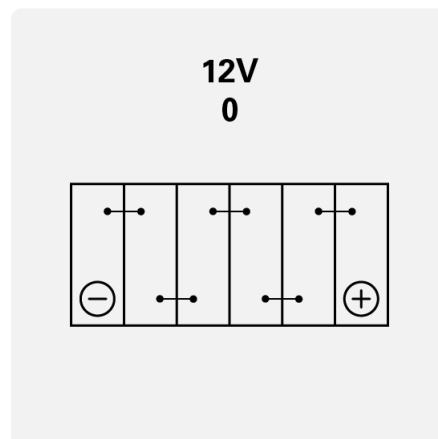

Engineered with precision and expertise in Germany.

Maintenance-free

Maintenance-free battery designed to deliver dependable performance for your vehicle.

DYNAMIC SLI

595404083K262

TECHNICAL DATA

Capacity:	95 Ah	CCA:	830 A
Voltage:	12 V	Dimensions (L/W/H):	306/173/225
Case Size:	D31	Short Code:	G7
UK-Code:	335	ETN:	595404083
Weight filled:	20,230 kg	Base Hold-down:	B01
Layout:	0	Terminal Type:	1

DRAWINGS

Base Hold-down

Layout

Terminal Type