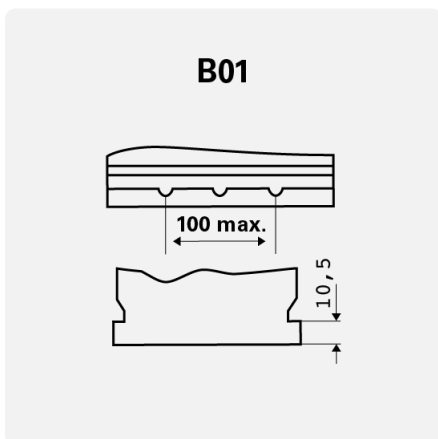

Engineered with precision and expertise in Germany.

Maintenance-free

Maintenance-free battery designed to deliver dependable performance for your vehicle.

DYNAMIC SLI

595404083K262

TECHNICAL DATA

Capacity:	95 Ah	CCA:	830 A
Voltage:	12 V	Dimensions (L/W/H):	306/173/225
Case Size:	D31	Short Code:	G7
UK-Code:	335	ETN:	595404083
Weight filled:	20,230 kg	Base Hold-down:	B01
Layout:	0	Terminal Type:	1

DRAWINGS

Base Hold-down

Layout

Terminal Type