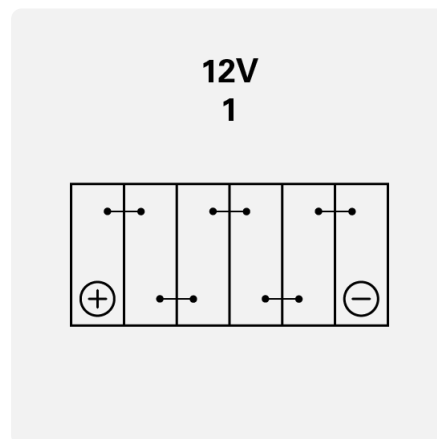

Engineered with precision and expertise in Germany.

Maintenance-free

Maintenance-free battery designed to deliver dependable performance for your vehicle.

DYNAMIC SLI

595405083K262

TECHNICAL DATA

Capacity:	95 Ah	CCA:	830 A
Voltage:	12 V	Dimensions (L/W/H):	306/173/225
Case Size:	D31R	Short Code:	G8
UK-Code:	334	ETN:	595405083
Weight filled:	20,230 kg	Base Hold-down:	B01
Layout:	1	Terminal Type:	1

DRAWINGS

Base Hold-down

Layout

Terminal Type