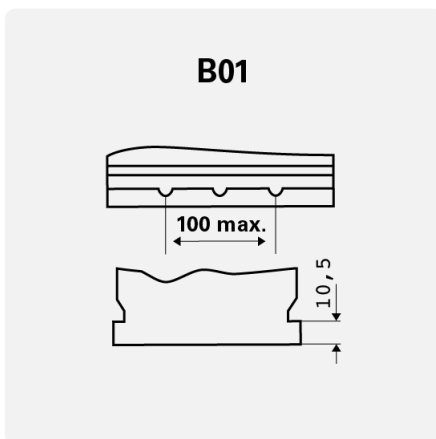

Engineered with precision and expertise in Germany.

Maintenance-free

Maintenance-free battery designed to deliver dependable performance for your vehicle.

DYNAMIC SLI

595405083K262

TECHNICAL DATA

Capacity:	95 Ah	CCA:	830 A
Voltage:	12 V	Dimensions (L/W/H):	306/173/225
Case Size:	D31R	Short Code:	G8
UK-Code:	334	ETN:	595405083
Weight filled:	20,230 kg	Base Hold-down:	B01
Layout:	1	Terminal Type:	1

DRAWINGS

Base Hold-down

Layout

Terminal Type