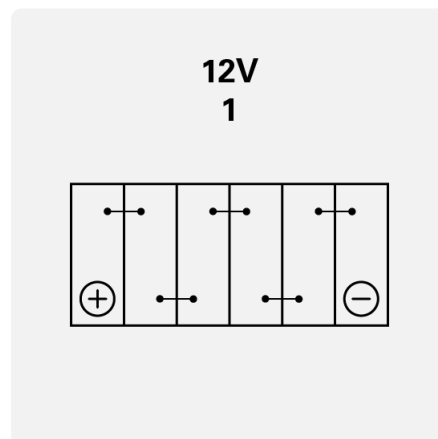

RED TOP

8022500008882

**RED TOP**

**8022500008882**

**TECHNICAL DATA**

Capacity:	<b>50 Ah</b>	CCA:	<b>815 A</b>
Voltage:	<b>12 V</b>	Dimensions (L/W/H):	<b>254/175/200</b>
Case Size:	<b>34 (BCI)</b>	Short Code:	<b>RT S 4,2</b>
UK-Code:	-	ETN:	<b>802250000</b>
Weight filled:	<b>18,0 kg</b>	Base Hold-down:	<b>B00</b>
Layout:	<b>1</b>	Terminal Type:	<b>1</b>

**DRAWINGS**

**Base Hold-down**

**Layout**

**Terminal Type**