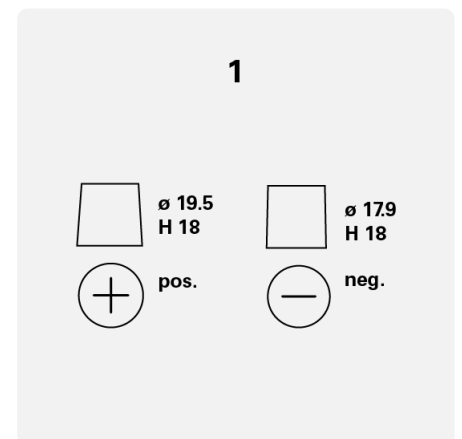

YELLOW TOP

8142540008882

TECHNICAL DATA

Capacity:	55 Ah	CCA:	765 A
Voltage:	12 V	Dimensions (L/W/H):	254/175/200
Case Size:	34/78 (BCI)	Short Code:	YT U 4,2
UK-Code:	-	ETN:	814254000
Weight filled:	20,6 kg	Base Hold-down:	B00
Layout:	1	Terminal Type:	1

DRAWINGS

Base Hold-down

Layout

Terminal Type