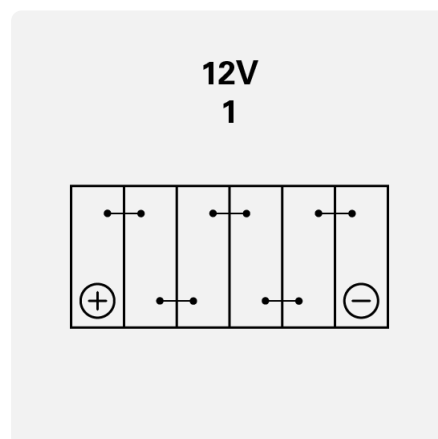

RED TOP

8202550008882

TECHNICAL DATA

Capacity:	44 Ah	CCA:	730 A
Voltage:	12 V	Dimensions (L/W/H):	237/171/197
Case Size:	25 (BCI)	Short Code:	RT S 3,7
UK-Code:	-	ETN:	820255000
Weight filled:	15,6 kg	Base Hold-down:	B1
Layout:	1	Terminal Type:	1

DRAWINGS

Drawing

Base Hold-down

Layout

Terminal Type