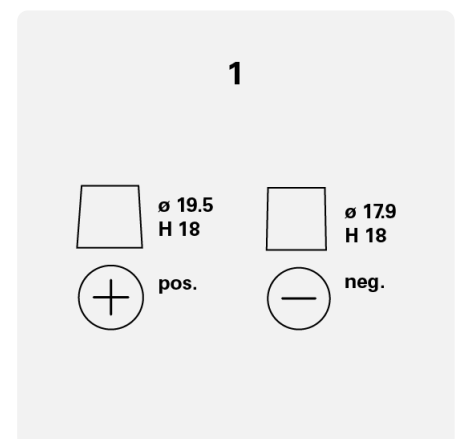

RED TOP

8202550008882

TECHNICAL DATA

Capacity:	44 Ah	CCA:	730 A
Voltage:	12 V	Dimensions (L/W/H):	237/171/197
Case Size:	25 (BCI)	Short Code:	RT S 3,7
UK-Code:	-	ETN:	820255000
Weight filled:	15,6 kg	Base Hold-down:	B1
Layout:	1	Terminal Type:	1

DRAWINGS

Drawing

Base Hold-down

Layout

Terminal Type