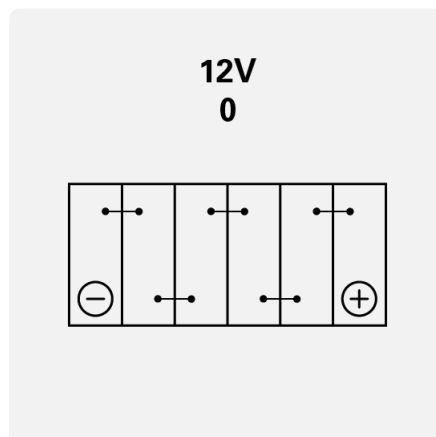

RED TOP

8352550008882

**TECHNICAL DATA**

Capacity:	<b>44 Ah</b>	CCA:	<b>730 A</b>
Voltage:	<b>12 V</b>	Dimensions (L/W/H):	<b>237/171/197</b>
Case Size:	<b>35 (BCI)</b>	Short Code:	<b>RT R 3,7</b>
UK-Code:	-	ETN:	<b>835255000</b>
Weight filled:	<b>15,6 kg</b>	Base Hold-down:	<b>B3</b>
Layout:	<b>0</b>	Terminal Type:	<b>1</b>

**DRAWINGS**

Drawing

Base Hold-down

Layout

Terminal Type