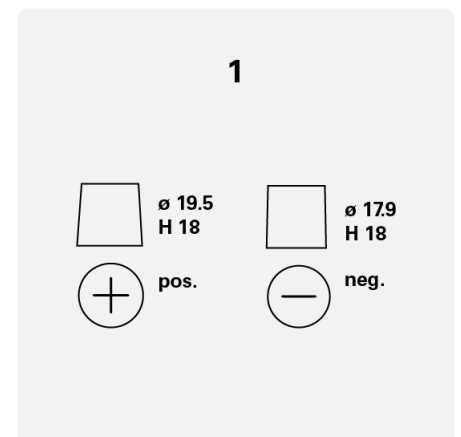

RED TOP

8352550008882

**TECHNICAL DATA**

Capacity:	<b>44 Ah</b>	CCA:	<b>730 A</b>
Voltage:	<b>12 V</b>	Dimensions (L/W/H):	<b>237/171/197</b>
Case Size:	<b>35 (BCI)</b>	Short Code:	<b>RT R 3,7</b>
UK-Code:	-	ETN:	<b>835255000</b>
Weight filled:	<b>15,6 kg</b>	Base Hold-down:	<b>B3</b>
Layout:	<b>0</b>	Terminal Type:	<b>1</b>

**DRAWINGS**

Drawing

Base Hold-down

Layout

Terminal Type