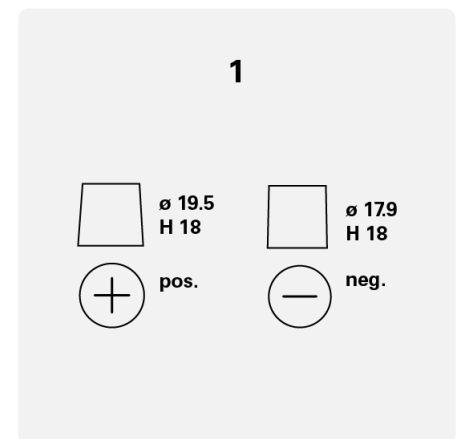

## TECHNICAL DATA

Capacity:	<b>80 Ah</b>	CCA:	<b>800 A</b>
Voltage:	<b>12 V</b>	Dimensions (L/W/H):	<b>315/175/190</b>
Case Size:	<b>H7/L4</b>	Short Code:	<b>LA80</b>
UK-Code:	<b>115AGM</b>	ETN:	<b>840080080</b>
Weight filled:	<b>22,55 kg</b>	Base Hold-down:	<b>B13</b>
Layout:	<b>0</b>	Terminal Type:	<b>1</b>

## DRAWINGS

Base Hold-down

Layout

Terminal Type