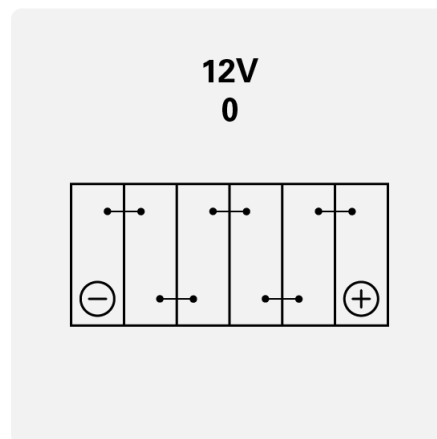

PROFESSIONAL AGM

840080080K312

TECHNICAL DATA

Capacity:	80 Ah	CCA:	800 A
Voltage:	12 V	Dimensions (L/W/H):	315/175/190
Case Size:	H7/L4	Short Code:	LA80
UK-Code:	115AGM	ETN:	840080080
Weight filled:	22,55 kg	Base Hold-down:	B13
Layout:	0	Terminal Type:	1

DRAWINGS

Layout