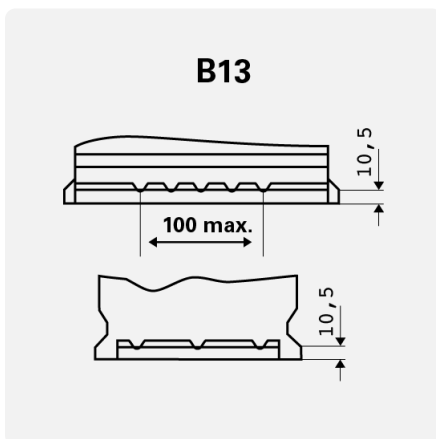

PROFESSIONAL AGM

840080080K312

TECHNICAL DATA

Capacity:	80 Ah	CCA:	800 A
Voltage:	12 V	Dimensions (L/W/H):	315/175/190
Case Size:	H7/L4	Short Code:	LA80
UK-Code:	115AGM	ETN:	840080080
Weight filled:	22,55 kg	Base Hold-down:	B13
Layout:	0	Terminal Type:	1

DRAWINGS

Base Hold-down