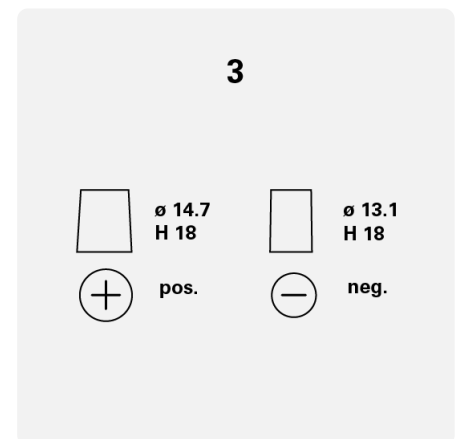

YELLOW TOP

8701760018882

YELLOW TOP

8701760018882

TECHNICAL DATA

Capacity:	38 Ah	CCA:	460 A
Voltage:	12 V	Dimensions (L/W/H):	237/129/227
Case Size:	51 (BCI)	Short Code:	YT S 2,7J
UK-Code:	-	ETN:	870176001
Weight filled:	12,4 kg	Base Hold-down:	B00
Layout:	1	Terminal Type:	3

DRAWINGS

Base Hold-down

Layout

Terminal Type