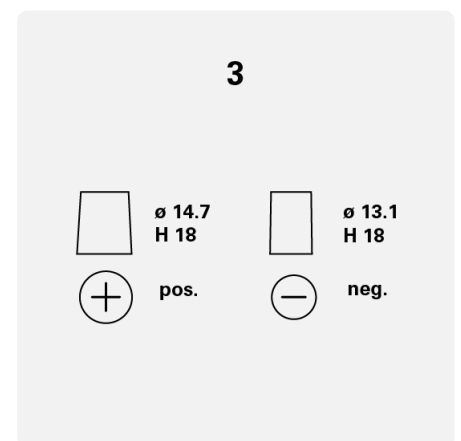

YELLOW TOP

8721760008882

TECHNICAL DATA

Capacity:	38 Ah	CCA:	460 A
Voltage:	12 V	Dimensions (L/W/H):	237/129/227
Case Size:	51R (BCI)	Short Code:	YT R 2,7J
UK-Code:	-	ETN:	872176000
Weight filled:	12,4 kg	Base Hold-down:	B00
Layout:	0	Terminal Type:	3

DRAWINGS

Base Hold-down

Layout

Terminal Type