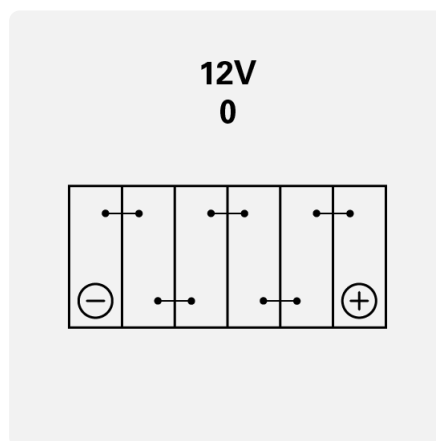

YELLOW TOP

8721760008882

TECHNICAL DATA

Capacity:	38 Ah	CCA:	460 A
Voltage:	12 V	Dimensions (L/W/H):	237/129/227
Case Size:	51R (BCI)	Short Code:	YT R 2,7J
UK-Code:	-	ETN:	872176000
Weight filled:	12,4 kg	Base Hold-down:	B00
Layout:	0	Terminal Type:	3

DRAWINGS

Base Hold-down

Layout

Terminal Type