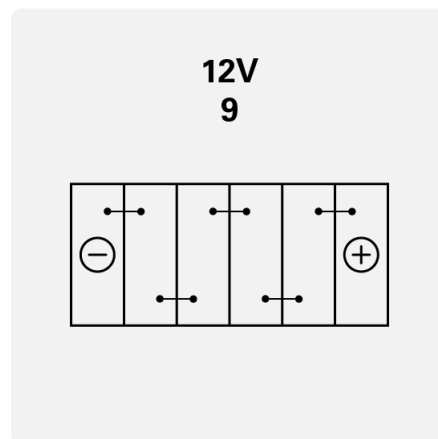

PROFESSIONAL SLI

930105080K312

TECHNICAL DATA

Capacity:	105 Ah	CCA:	800 A
Voltage:	12 V	Dimensions (L/W/H):	330/172/240
Case Size:	GR31	Short Code:	LFS105N
UK-Code:	-	ETN:	930105080
Weight filled:	24,67 kg	Base Hold-down:	B01
Layout:	9	Terminal Type:	1

DRAWINGS

Layout