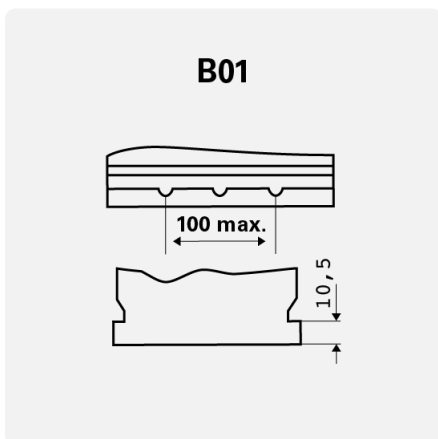

PROFESSIONAL SLI

930105080K312

TECHNICAL DATA

Capacity:	105 Ah	CCA:	800 A
Voltage:	12 V	Dimensions (L/W/H):	330/172/240
Case Size:	GR31	Short Code:	LFS105N
UK-Code:	-	ETN:	930105080
Weight filled:	24,67 kg	Base Hold-down:	B01
Layout:	9	Terminal Type:	1

DRAWINGS

Base Hold-down