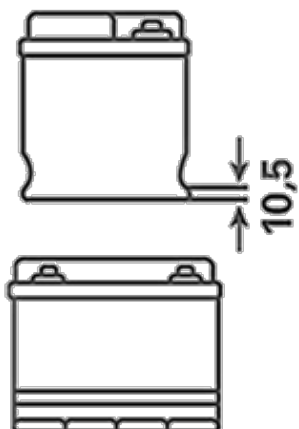

For more information visit varta-automotive.com

ORDER INFORMATION

European Type No. (ETN):	540125033
Article Number:	5401250333132
Short Code:	A13
Barcode:	4016987142752
UK Code:	054H
Packaging Unit:	1

TECHNICAL INFORMATION

Voltage [V]:	12	Base Hold-down:	B01
Battery Capacity [Ah]:	40	Layout:	0
CCA, EN [A]:	330	Terminal Types:	3
Length [mm]:	187	Case Size:	B19
Width [mm]:	140	Weight filled (kg):	10,1
Height [mm]:	227		

B01