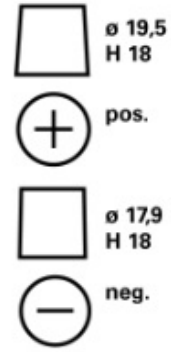

### TECHNICAL INFORMATION

Voltage [V]:	12	Base Hold-down:	B13
Battery Capacity [Ah]:	52	Layout:	0
CCA, EN [A]:	520	Terminal Types:	1
Length [mm]:	207	Case Size:	T4/LBN1
Width [mm]:	175	Weight filled (kg):	11,97
Height [mm]:	175		

# DRAWINGS

**B13**

**0**

**1**

**3**