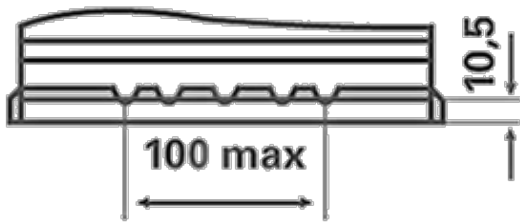

For more information visit varta-automotive.com

ORDER INFORMATION

European Type No. (ETN):	560127054
Article Number:	5601270543132
Short Code:	D43
Barcode:	4016987119518
UK Code:	077
Packaging Unit:	1
Quantity per Pallet:	63

TECHNICAL INFORMATION

Voltage [V]:	12	Base Hold-down:	B13
Battery Capacity [Ah]:	60	Layout:	1
CCA, EN [A]:	540	Terminal Types:	1
Length [mm]:	242	Case Size:	H5R/LN2R
Width [mm]:	175	Weight filled (kg):	14,34
Height [mm]:	190		

B13

1

ø 19,5
H 18

ø 17,9
H 18

pos.

neg.