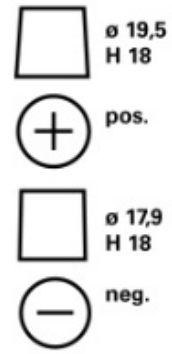

TECHNICAL INFORMATION

Voltage [V]:	12	Base Hold-down:	B13
Battery Capacity [Ah]:	61	Layout:	0
CCA, EN [A]:	600	Terminal Types:	1
Length [mm]:	242	Case Size:	T5/LBN2
Width [mm]:	175	Weight filled (kg):	14,34
Height [mm]:	175		

DRAWINGS

B13

0

1

3