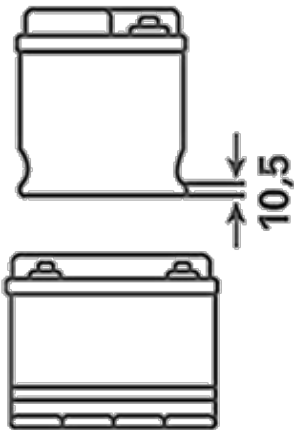

### ORDER INFORMATION

European Type No. (ETN):	570413063
Article Number:	5704130633132
Short Code:	E24
Barcode:	4016987119709
UK Code:	069
Packaging Unit:	1
Quantity per Pallet:	48

### TECHNICAL INFORMATION

Voltage [V]:	12	Base Hold-down:	B01
Battery Capacity [Ah]:	70	Layout:	1
CCA, EN [A]:	630	Terminal Types:	1
Length [mm]:	261	Case Size:	D26R
Width [mm]:	175	Weight filled (kg):	17,32
Height [mm]:	220		

**B01**

**1**

ø 19,5  
H 18

ø 17,9  
H 18

pos.

neg.