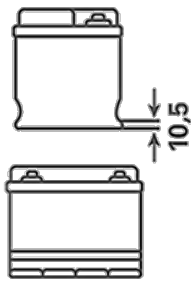

Meets all original criteria of the car manufacturer

For more information visit varta-automotive.com

ORDER INFORMATION

European Type No. (ETN):	572501076
Article Number:	572501076D842
Short Code:	N72
Barcode:	4016987152553
UK Code:	068EFB
Packaging Unit:	1
Quantity per Pallet:	48

TECHNICAL INFORMATION

Voltage [V]:	12	Base Hold-down:	B01
Battery Capacity [Ah]:	72	Layout:	0
CCA, EN [A]:	760	Terminal Types:	1
Length [mm]:	261	Case Size:	D26
Width [mm]:	175	Weight filled (kg):	20,7
Height [mm]:	220		

DRAWINGS

B01

0

1

\varnothing 19,5
H 18

\varnothing 17,9
H 18

pos.

neg.