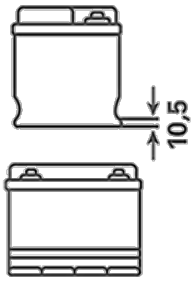

Meets all original criteria of the car manufacturer

For more information visit varta-automotive.com

ORDER INFORMATION

European Type No. (ETN):	572501076
Article Number:	572501076D842
Short Code:	N72
Barcode:	4016987152553
UK Code:	068EFB
Packaging Unit:	1
Quantity per Pallet:	48

TECHNICAL INFORMATION

Voltage [V]:	12	Base Hold-down:	B01
Battery Capacity [Ah]:	72	Layout:	0
CCA, EN [A]:	760	Terminal Types:	1
Length [mm]:	261	Case Size:	D26
Width [mm]:	175	Weight filled (kg):	20,7
Height [mm]:	220		

DRAWINGS

B01

0

1

ø 19,5
H 18

ø 17,9
H 18

pos.

neg.