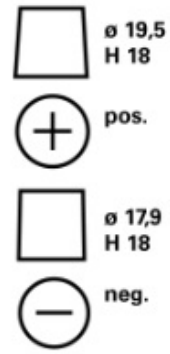

TECHNICAL INFORMATION

Voltage [V]:	12	Base Hold-down:	B13
Battery Capacity [Ah]:	74	Layout:	0
CCA, EN [A]:	750	Terminal Types:	1
Length [mm]:	278	Case Size:	T6/LBN3
Width [mm]:	175	Weight filled (kg):	17,11
Height [mm]:	175		

DRAWINGS

B13

0

1

3