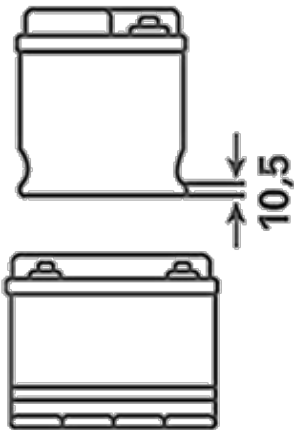

ORDER INFORMATION

European Type No. (ETN):	820054080
Article Number:	820054080B912
Short Code:	LFS 105N
Barcode:	4016987146293
UK Code:	
Packaging Unit:	1
Quantity per Pallet:	36

TECHNICAL INFORMATION

Voltage [V]:	12	Base Hold-down:	B01
Battery Capacity [Ah]:	105	Layout:	9
CCA, EN [A]:	800	Terminal Types:	1
Length [mm]:	330,0	Case Size:	GR31
Width [mm]:	172	Weight filled (kg):	23,700
Height [mm]:	238		

B01

1

ø 19,5
H 18

ø 17,9
H 18

pos.

neg.