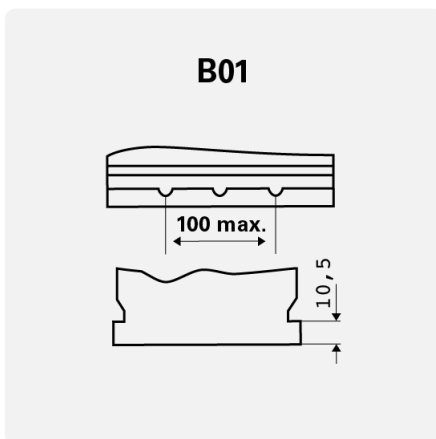

PROFESSIONAL SLI

930075060K312

TECHNICAL DATA

Capacity:	75 Ah	CCA:	600 A
Voltage:	12 V	Dimensions (L/W/H):	260/175/225
Case Size:	EG4/D26	Short Code:	LFS75
UK-Code:	069	ETN:	930075060
Weight filled:	17,17 kg	Base Hold-down:	B01
Layout:	1	Terminal Type:	1

DRAWINGS

Base Hold-down