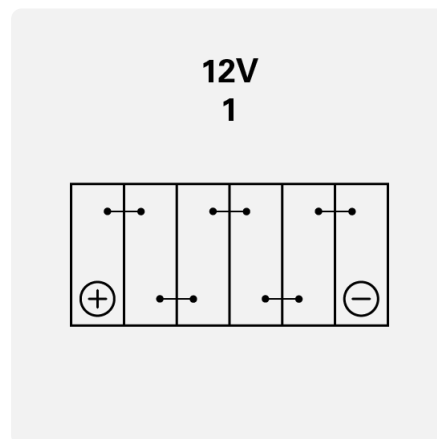

PROFESSIONAL SLI

930075060K312

TECHNICAL DATA

Capacity:	75 Ah	CCA:	600 A
Voltage:	12 V	Dimensions (L/W/H):	260/175/225
Case Size:	EG4/D26	Short Code:	LFS75
UK-Code:	069	ETN:	930075060
Weight filled:	17,17 kg	Base Hold-down:	B01
Layout:	1	Terminal Type:	1

DRAWINGS

Layout