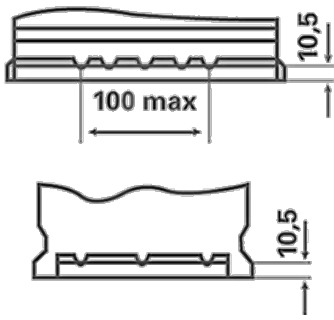

VARTA BLUE dynamic

For more information visit varta-automotive.com

ORDER INFORMATION

European Type No. (ETN):	572409068
Article Number:	5724090683132
Short Code:	E43
Barcode:	4016987119556
UK Code:	100
Packaging Unit:	1
Quantity per Pallet:	48

TECHNICAL INFORMATION

Voltage [V]:	12	Base Hold-down:	B13
Battery Capacity [Ah]:	72	Layout:	0
CCA, EN [A]:	680	Terminal Types:	1
Length [mm]:	278	Case Size:	T6/LBN3
Width [mm]:	175	Weight filled (kg):	17,05
Height [mm]:	175		

DRAWINGS

B13

0

1

ø 19,5
H 18

ø 17,9
H 18

pos.

neg.