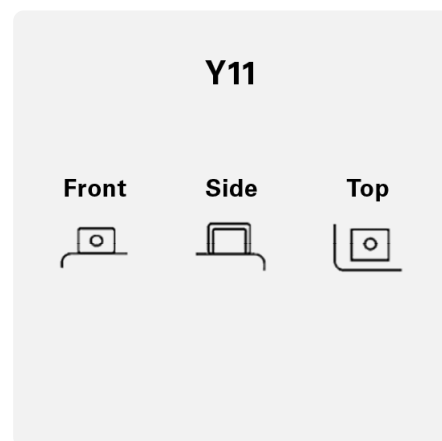

## TEGNINGER

Base hold-down

Oppsett

Terminal typer