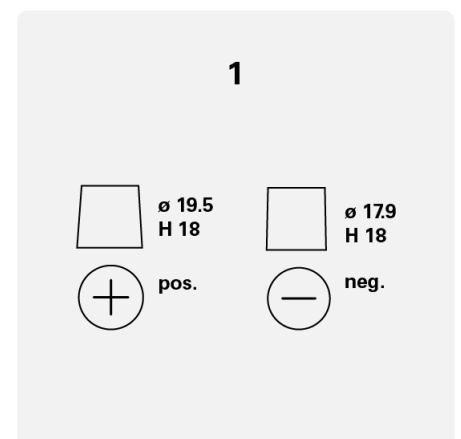

TEGNINGER

Base hold-down

Oppsett

Terminal typer